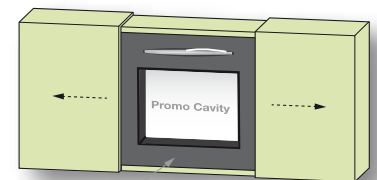

EYE011-P

EYE012-P

EYE013-P

EYE014-P

Soft Foam Insert

EYE015-P

Cavity Boxes™ come in all sizes and can include multiple cavity wells. Each cavity well is custom fitted to hold the promo item.

Our concealed EPS Foam Stiffener is made > from lightweight recyclable material to save on mailing cost. This product adds improved package rigidity and helps to prevent crushing. Stiffeners are also available in a fluted corrugated material for an even greener environmental solution.

EYE005-P

Cavity Boxes are quoted as a completely pre-assembled package. Simply add your promo into the cavity and you're ready to mail!

Literature

These drawings represent a fraction of the packaging templates available from **eye 4 packaging**. If it's not here just give us a call and describe what you're looking for. 815-464-5156.