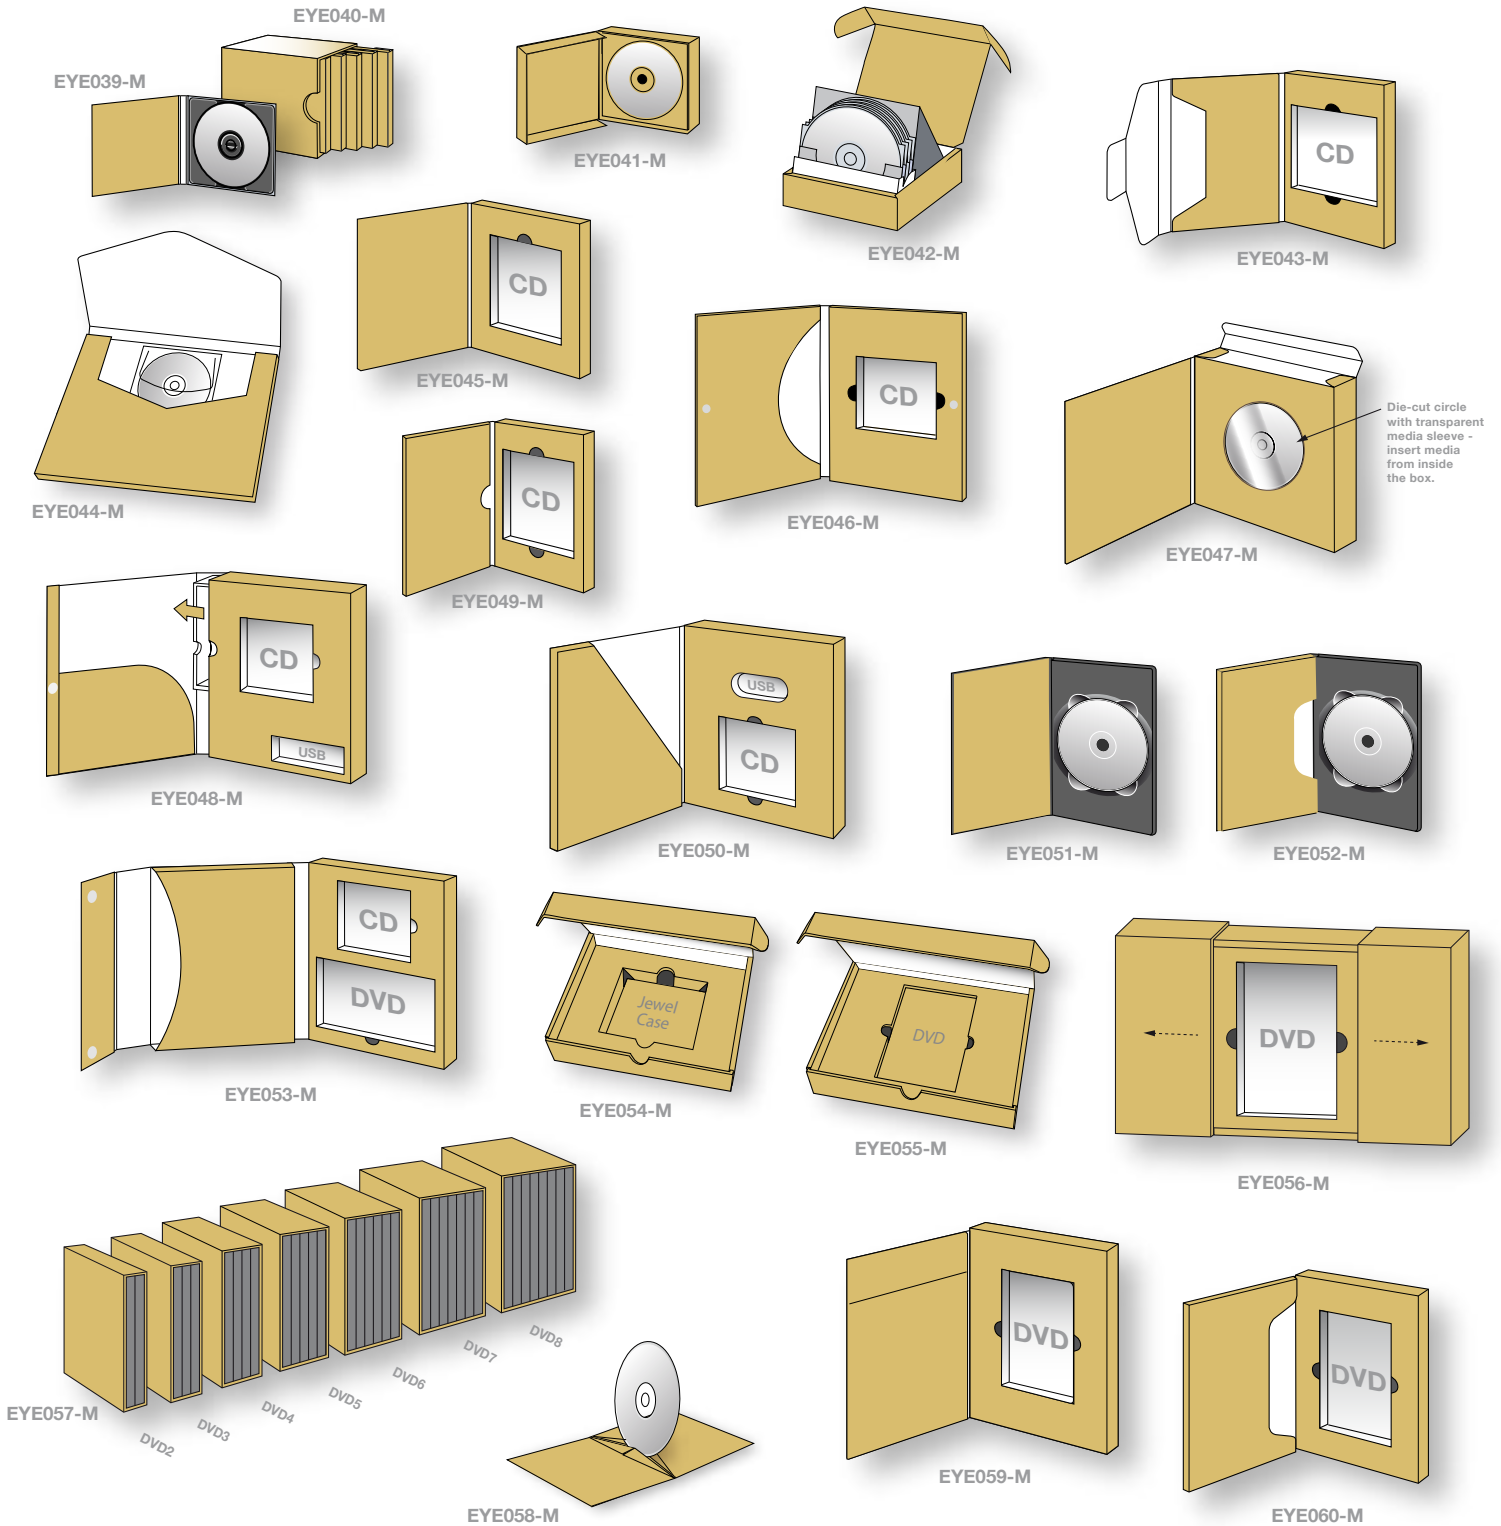

CD/DVD2

These drawings represent a fraction of the packaging templates available from **eye 4 packaging**. If it's not here just give us a call and describe what you're looking for. 815-464-5156.