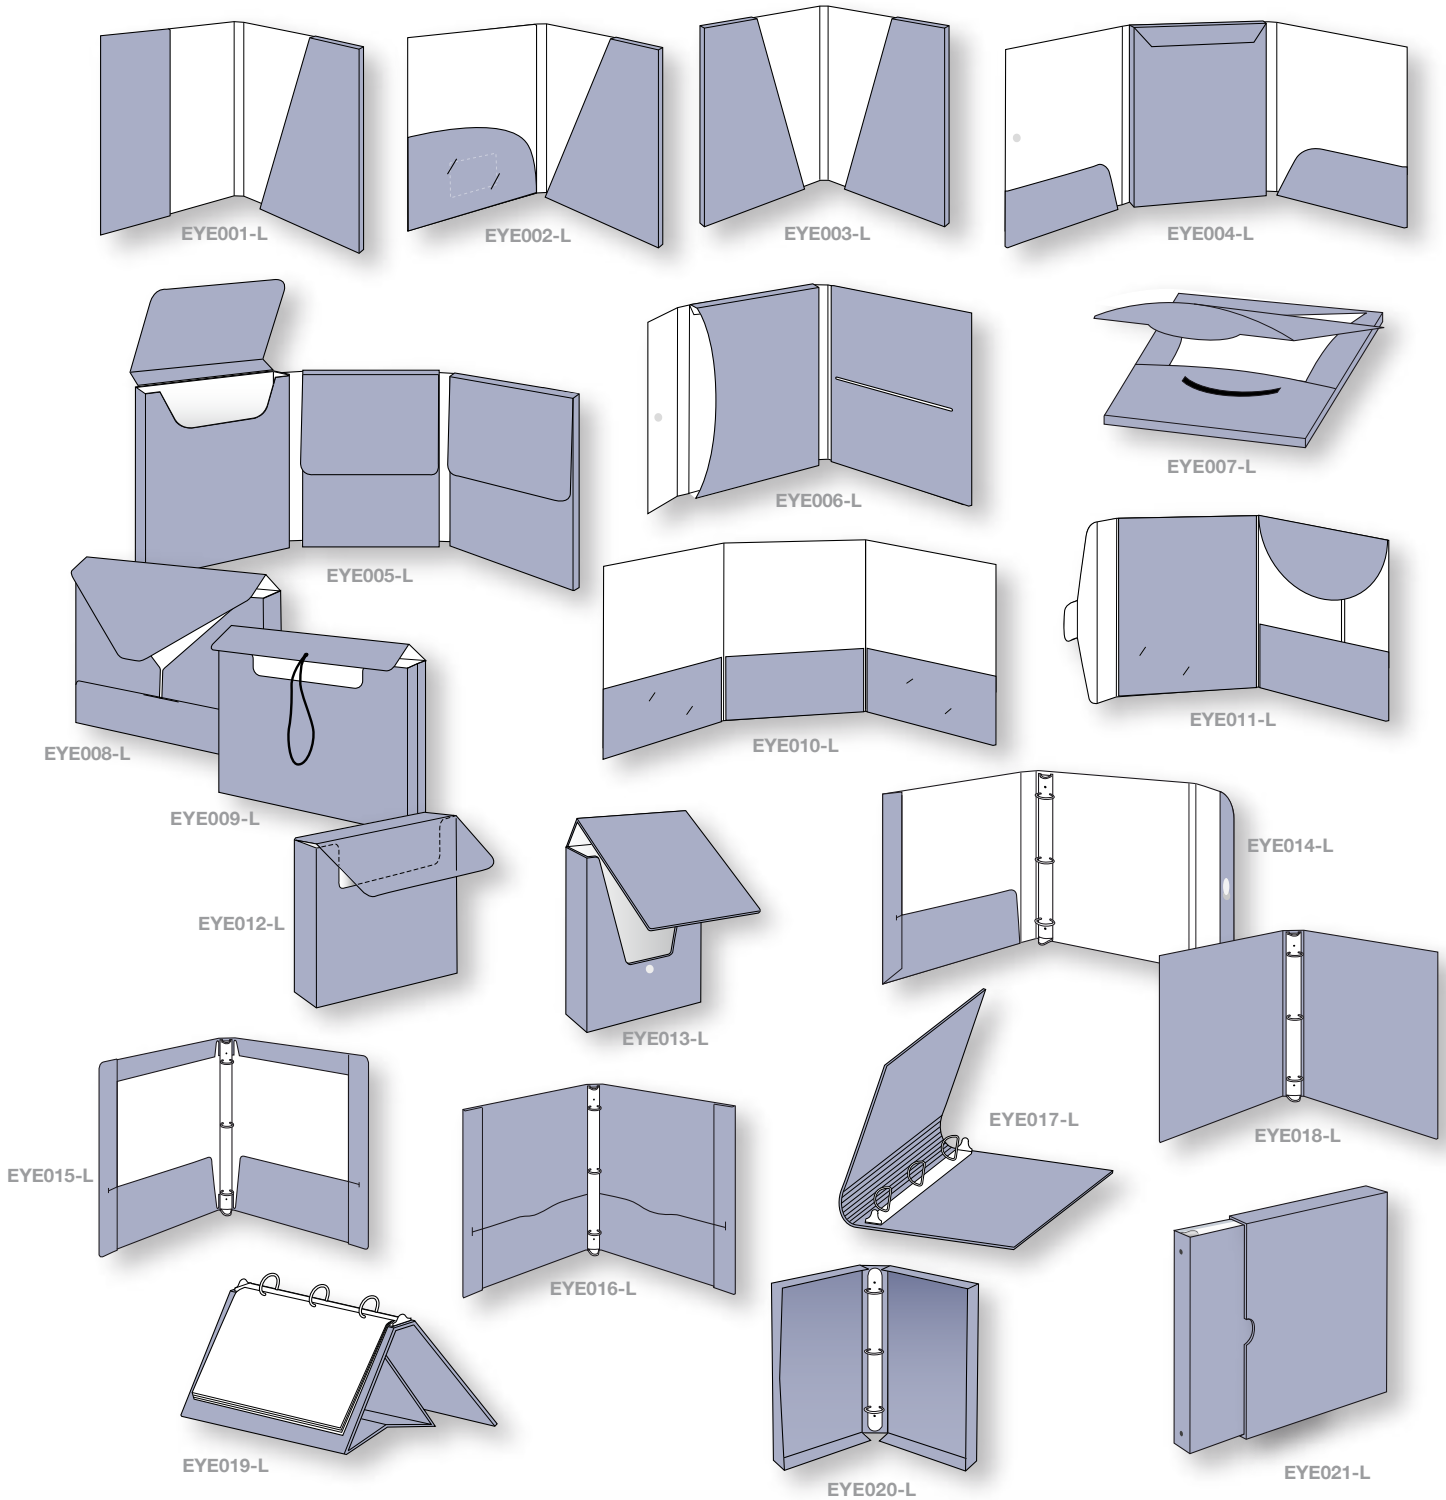

EYE011-P

EYE012-P

EYE013-P

EYE014-P

Soft Foam Insert

EYE015-P

Cavity Boxes™ come in all sizes and can include multiple cavity wells. Each cavity well is custom fitted to hold the promo item.

Our concealed EPS Foam Stiffener is made > from lightweight recyclable material to save on mailing cost. This product adds improved package rigidity and helps to prevent crushing. Stiffeners are also available in a fluted corrugated material for an even greener environmental solution.

EYE005-P

Cavity Boxes are quoted as a completely pre-assembled package. Simply add your promo into the cavity and you're ready to mail!

Literature

These drawings represent a fraction of the packaging templates available from **eye 4 packaging**. If it's not here just give us a call and describe what you're looking for. 815-464-5156.

Decorative Boxes/Slip Cases

These drawings represent a fraction of the packaging templates available from **eye 4 packaging**. If it's not here just give us a call and describe what you're looking for. 815-464-5156.