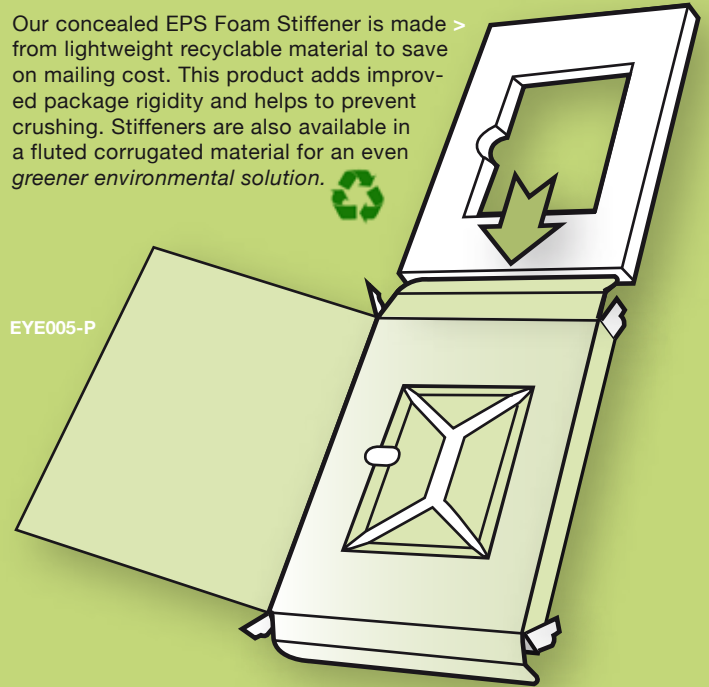

Cavity Boxes™ come in all sizes and can include multiple cavity wells. Each cavity well is custom fitted to hold the promo item.

Our concealed EPS Foam Stiffener is made > from lightweight recyclable material to save on mailing cost. This product adds improved package rigidity and helps to prevent crushing. Stiffeners are also available in a fluted corrugated material for an even greener environmental solution.

EYE005-P

Cavity Boxes are quoted as a completely pre-assembled package. Simply add your promo into the cavity and you're ready to mail!